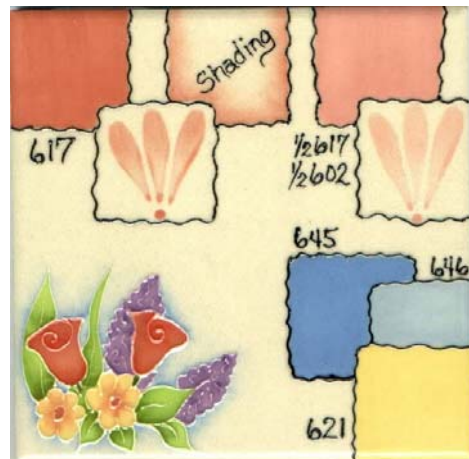

CS652 Deep Cerulean

CS655 Ocean Blue Green

CS657 Jade

CS659 Celadon

CS660 Lime Green

CS661 Leaf Green

CS662 Vine Green

CS663 Smokey Sage

CS665 Forest Green

CS666 Cala Green

CS667 Bright Oasis

CS668 Lettuce

CS680 Burnt Umber

CS681 Warm Wood

CS682 Natural #5

CS684 Terra Cotta

CS685 Sienna

CS686 Burnt Sienna

CS687 Raw Sienna

CS690 Pinky Flesh

View all storyboards on web site:
www.colorsforearth.com